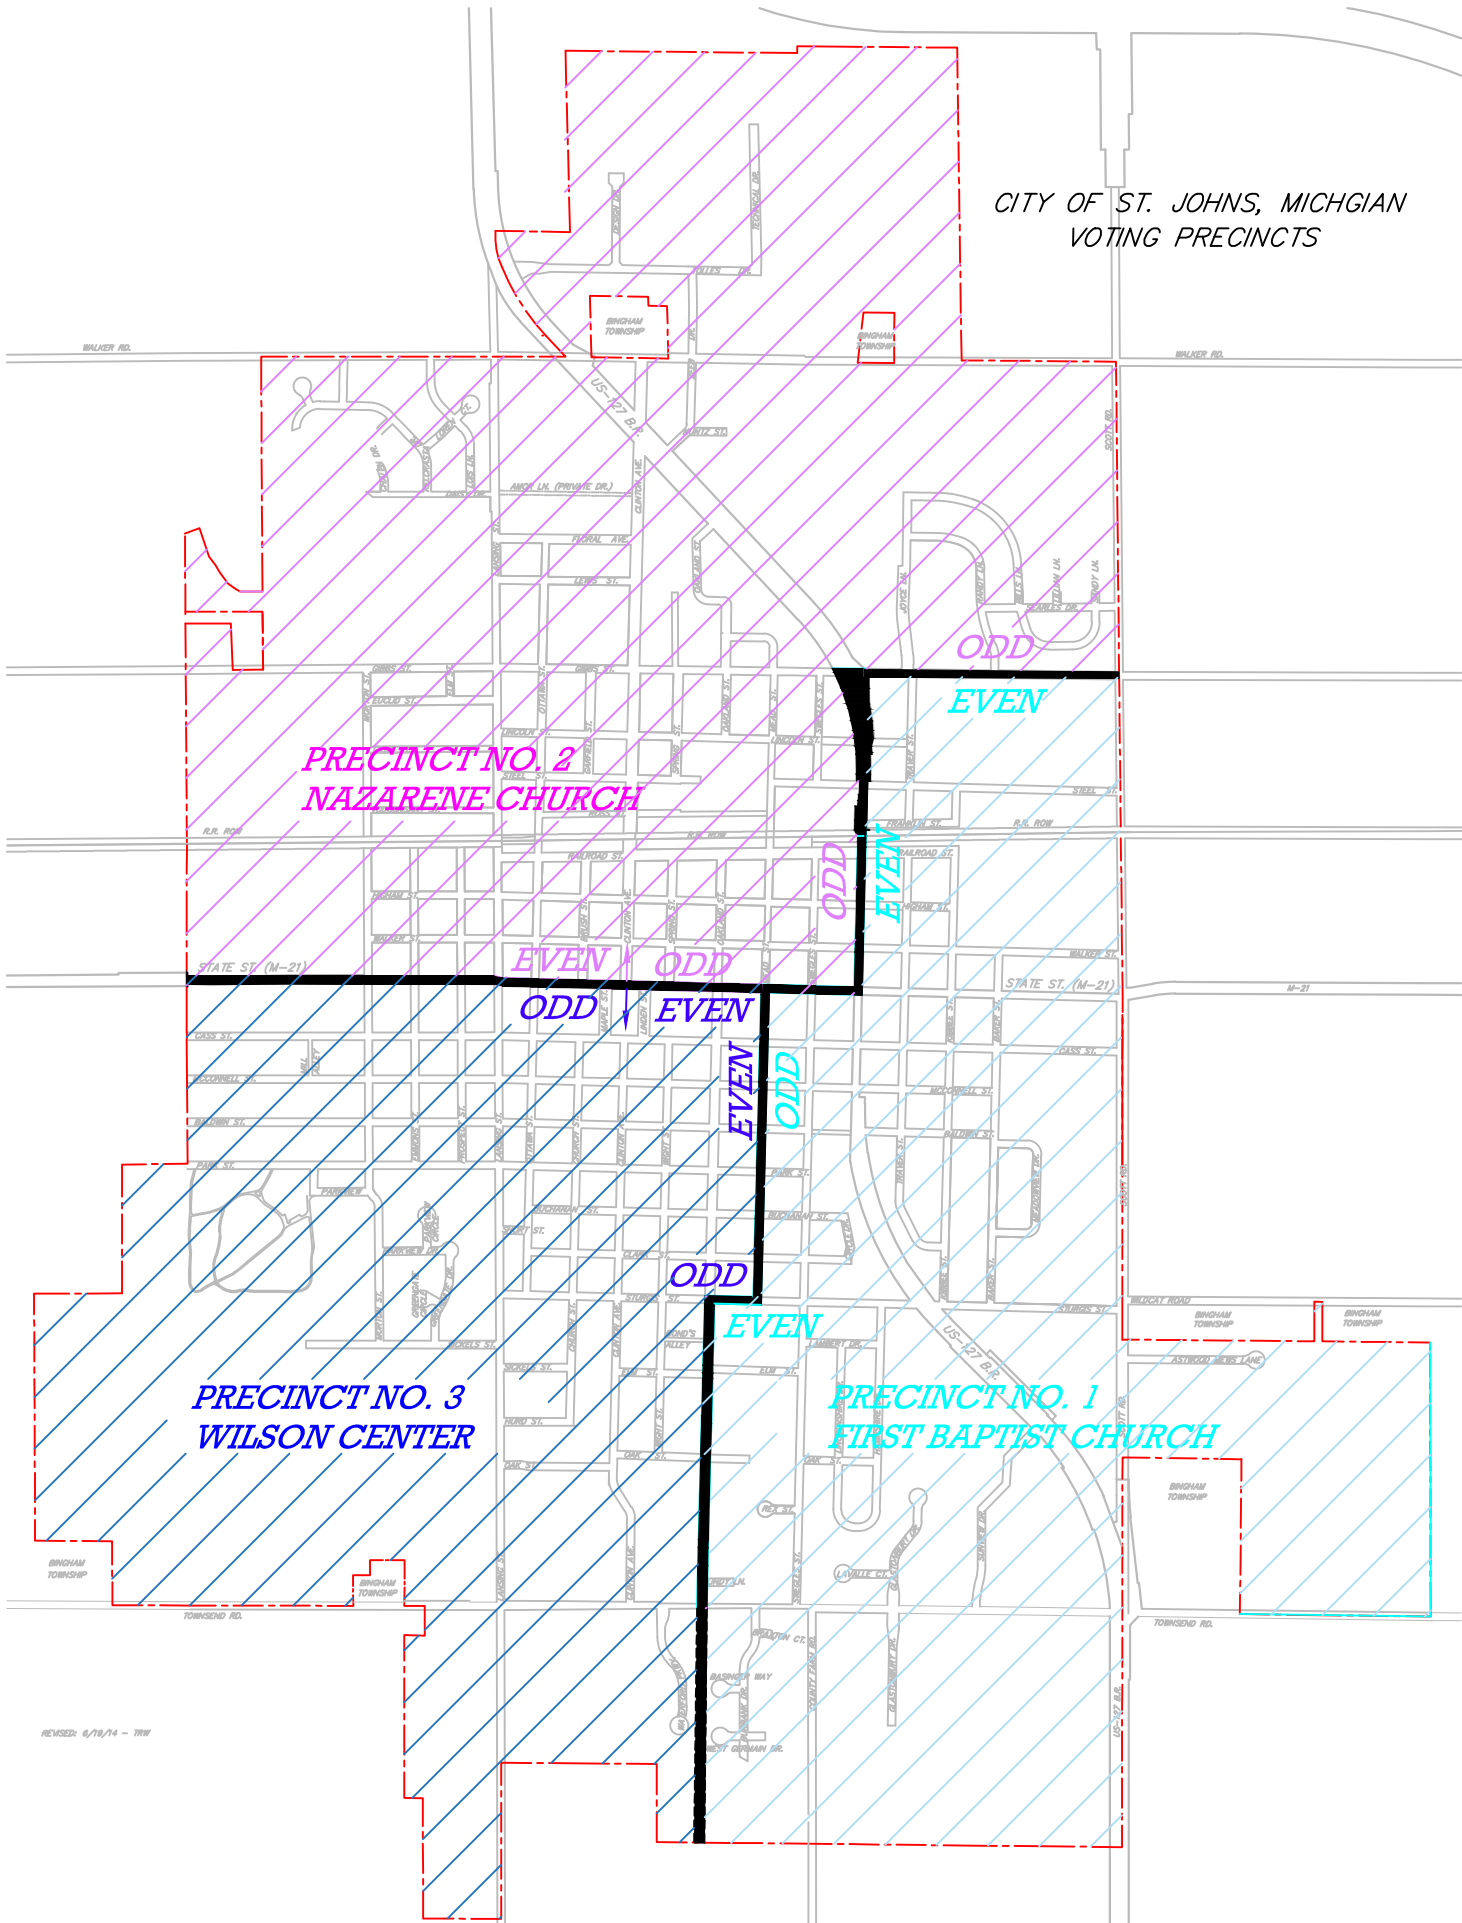

CITY OF ST. JOHNS, MICHIGIAN  
VOTING PRECINCTS

PRECINCT NO. 2  
NAZARENE CHURCH

PRECINCT NO. 3  
WILSON CENTER

PRECINCT NO. 1  
FIRST BAPTIST CHURCH